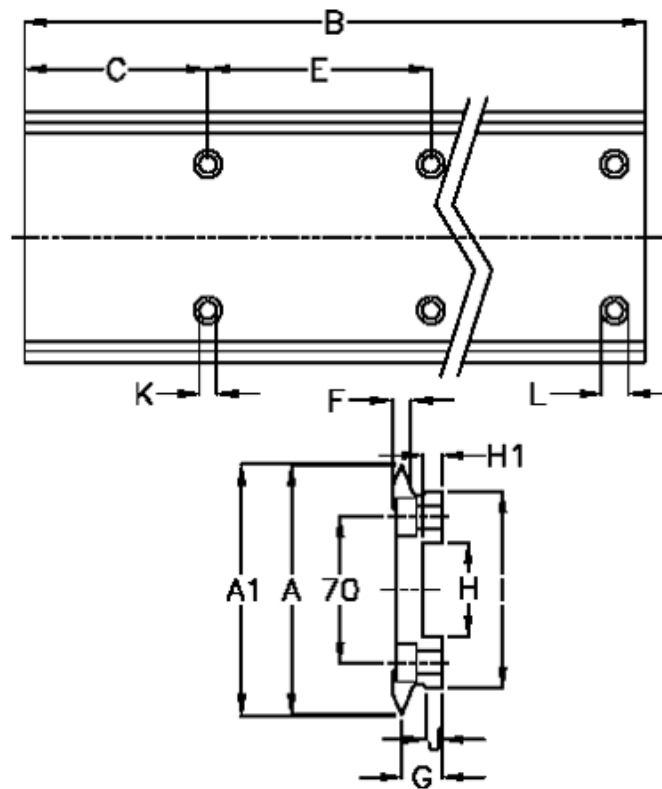

Article number: 057121116162

Description: Hepco GV3 slide NL 120 L1616 P2
with counterbored holes

Measures

A	= 120	H	= 45
A1	= 120.74	H1	= 9.5
B	= 1616	I	= 94.0
C	= 88.0	J	= 4.80
E	= 180	K	= 11.0
F	= 9.43	L	= 18 x 10
For bearing = J54		Precision type	= P2
G	= 19.7	Weight kg/1000	= 15.00